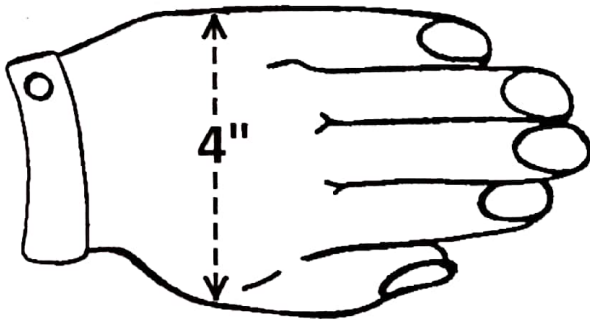

NAME _____

DATE _____

SIZE OF HORSE—COLOR THE PAGE

HORSES AND PONIES ARE MEASURED FOR HEIGHT IN HANDS... FROM THE GROUND TO THE TOP OF THEIR WITHERS. A HAND IS 4 INCHES. A HORSE IS OVER 14 HANDS - 2 INCHES. UNDER 14 HANDS - 2 INCHES IS A PONY. WE USE A MEASURING STICK TO MEASURE HEIGHT OF HORSE OR PONY.

Breed Height

A horse is measured from the top of its **withers** not from the top of its head.

Horses are measured by "hands."
One hand = four inches.
"17hh" means "17 hands."

graphic © emily f. johnson