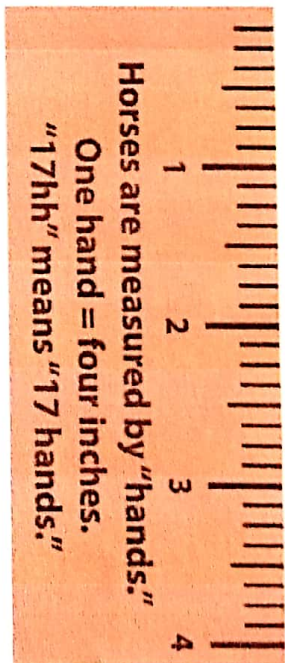

NAME _____

DATE _____

SIZE OF HORSE—COLOR THE PAGE

HORSES AND PONIES ARE MEASURED FOR HEIGHT IN HANDS... FROM THE GROUND TO THE TOP OF THEIR WITHERS. A HAND IS 4 INCHES. A HORSE IS OVER 14 HANDS - 2 INCHES. UNDER 14 HANDS - 2 INCHES IS A PONY. WE USE A MEASURING STICK TO MEASURE HEIGHT OF HORSE OR PONY.

Breed Height

A horse is measured from the top of its **withers** not from the top of its head.

Horses are measured by "hands."
One hand = four inches.
"17hh" means "17 hands."

graphic © emily f. johnson